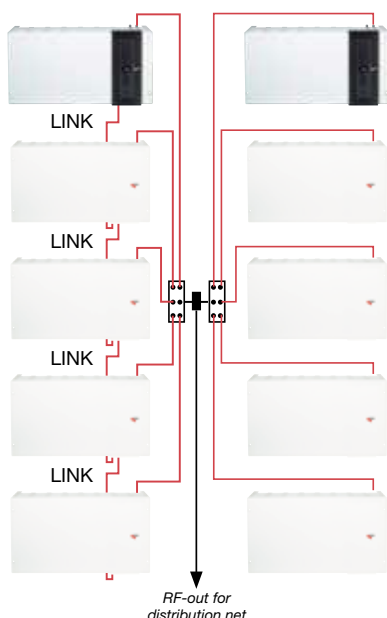

TDH 700 main and sub unit - digital

Triax digital headend - TDH 700

TDH 700 is a modern digital compact headend. Each basic unit holds up to six modules each carrying a satellite, cable, or terrestrial channel.

A complete system is simply built with the main/sub unit system where 1 basic unit and 4 sub units can be coupled in cascade and operate as one integrated headend with 30 channels.

All communication between modules and the basic units is done via a high speed data-bus, and by means of this modern communication structure, important features like operating the system, software updates, and remote access have become extremely simple.

For maximum flexibility a one module basic TDH SA unit is also available.

TDH 700 main unit

Technical data

TYPE		TDH 700 Main unit 490790	TDH 701 Sub unit 490791	TDH 791 SA-cabinet 301791	TDH 700 SA-controller 301700
Part No.		490790	490791	301791	301700
Number of channels	Pcs	6	6	1	
Output frequency range	MHz	47 - 862	47 - 862	- depending on module	
Max. output level - 6 combined ch. max. @ 60 dB IMD	dBμV	105	105		
Output level stability	dB	< 1	< 1		
Adjustment	dB	10	10	- depending on module	
Test point	dB	- 30	- 30		
Return loss output Tv in - tv out - module RF in	dB	≥ 10	≥ 10	- depending on module	
Impedance	Ohm	75	75		
Remote control		Yes			
PC-interface functions		Yes		- via controller	
Software download	9 pin	RS 232 female		- via controller	RS 232 female
Modem connector	9 pin	RS 232 male		- via controller	RS 232 male
Main/sub unit connector		USB A/B cable	USB A/B cable	USB A/B cable	USB A/B cable
Wall/rack bracket		Yes	Yes	Yes	Yes
Operation voltage	V/AC	190 - 260	190 - 260	190 - 260	- from SA cabinet
Power consumption	W	120 max.	110 max.	25 max.	8
Connector in - out		F female	F female	F female	F female
Operation temperature range	°C	-10...+50	-10...+50	-10...+50	-10...+50
Weight	kg	5.8	5.8	1.8	2.2
Dimensions (H x D x W)	mm	223 x 160 x 440	223 x 160 x 440	198 x 220 x 76	198 x 141 x 44
Remarks					