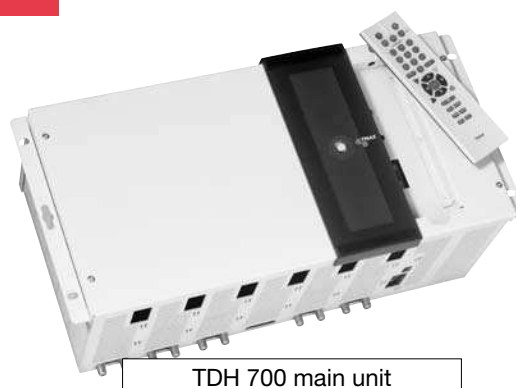

TDH 700 main and sub unit - digital

Triax digital headend - TDH 700

TDH 700 is a modern digital compact headend. Each basic unit holds up to six modules each carrying a satellite, cable, or terrestrial channel.

A complete system is simply built with the main/sub unit system where 1 basic unit and 4 sub units can be coupled in cascade and operate as one integrated headend with 30 channels.

All communication between modules and the basic units is done via a high speed data-bus, and by means of this modern communication structure, important features like operating the system, software updates, and remote access have become extremely simple.

For maximum flexibility a one module basic TDH SA unit is also available.

TDH 700 main unit

Technical data

TYPE		TDH 700 Main unit 490790	TDH 701 Sub unit 490791	TDH 791 SA-cabinet 301791	TDH 700 SA-controller 301700
Part No.		490790	490791	301791	301700
Number of channels	Pcs	6	6	1	
Output frequency range	MHz	47 - 862	47 - 862	- depending on module	
Max. output level - 6 combined ch. max. @ 60 dB IMD	dBμV	105	105		
Output level stability	dB	< 1	< 1		
Adjustment	dB	10	10	- depending on module	
Test point	dB	- 30	- 30		
Return loss output Tv in - tv out - module RF in	dB	≥ 10	≥ 10	- depending on module	
Impedance	Ohm	75	75		
Remote control		Yes			
PC-interface functions		Yes		- via controller	
Software download	9 pin	RS 232 female		- via controller	RS 232 female
Modem connector	9 pin	RS 232 male		- via controller	RS 232 male
Main/sub unit connector		USB A/B cable	USB A/B cable	USB A/B cable	USB A/B cable
Wall/rack bracket		Yes	Yes	Yes	Yes
Operation voltage	V/AC	190 - 260	190 - 260	190 - 260	- from SA cabinet
Power consumption	W	120 max.	110 max.	25 max.	8
Connector in - out		F female	F female	F female	F female
Operation temperature range	°C	-10...+50	-10...+50	-10...+50	-10...+50
Weight	kg	5.8	5.8	1.8	2.2
Dimensions (H x D x W)	mm	223 x 160 x 440	223 x 160 x 440	198 x 220 x 76	198 x 141 x 44
Remarks					