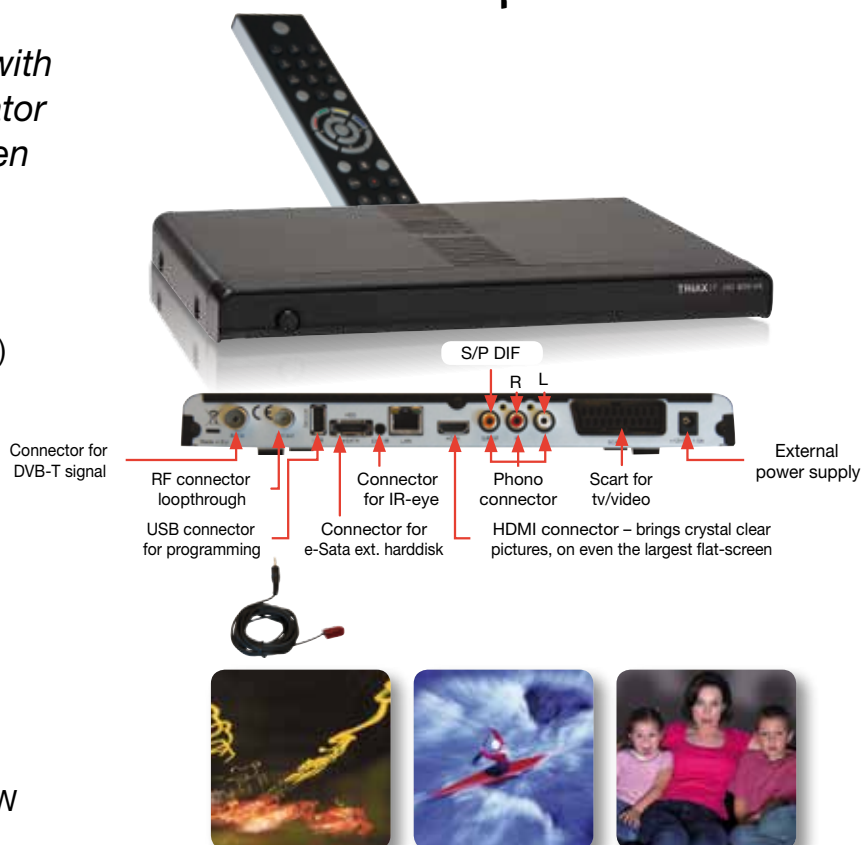

## Example of a set-top box for DVB-T

### Triax T-HD 409 VA DVB-T MPEG-4 set top box

*DVB-T MPEG-4; H.264 PVR receiver with embedded Viaccess and Boxer navigator approved by BOXER for DTT in Sweden and Denmark.*

## Features

- Twin tuners
- PVR functionalities via external HDD (eSATA)
- Boxer navigator
- Connection for external IR eye
- Slimline and elegant Scandinavian design
- Stylish and user-friendly remote control unit
- Very user-friendly graphic user interface
- USB support for easy programming
- HDMI output, perfect for flat screen TV
- 7 days EPG function
- SCART and audio outputs
- Supports both 12V and 230 V
- Fast text tv function
- Timer function
- Very low stand-by power consumption: 0.5 W
- Power consumption: 10 W

## Example of a set top box for DVB-C Triax C-HD 417 CX DVB-C MPEG-4 set top box

*DVB-C MPEG-4 receiver with embedded Conax and Dolby digital sound system*